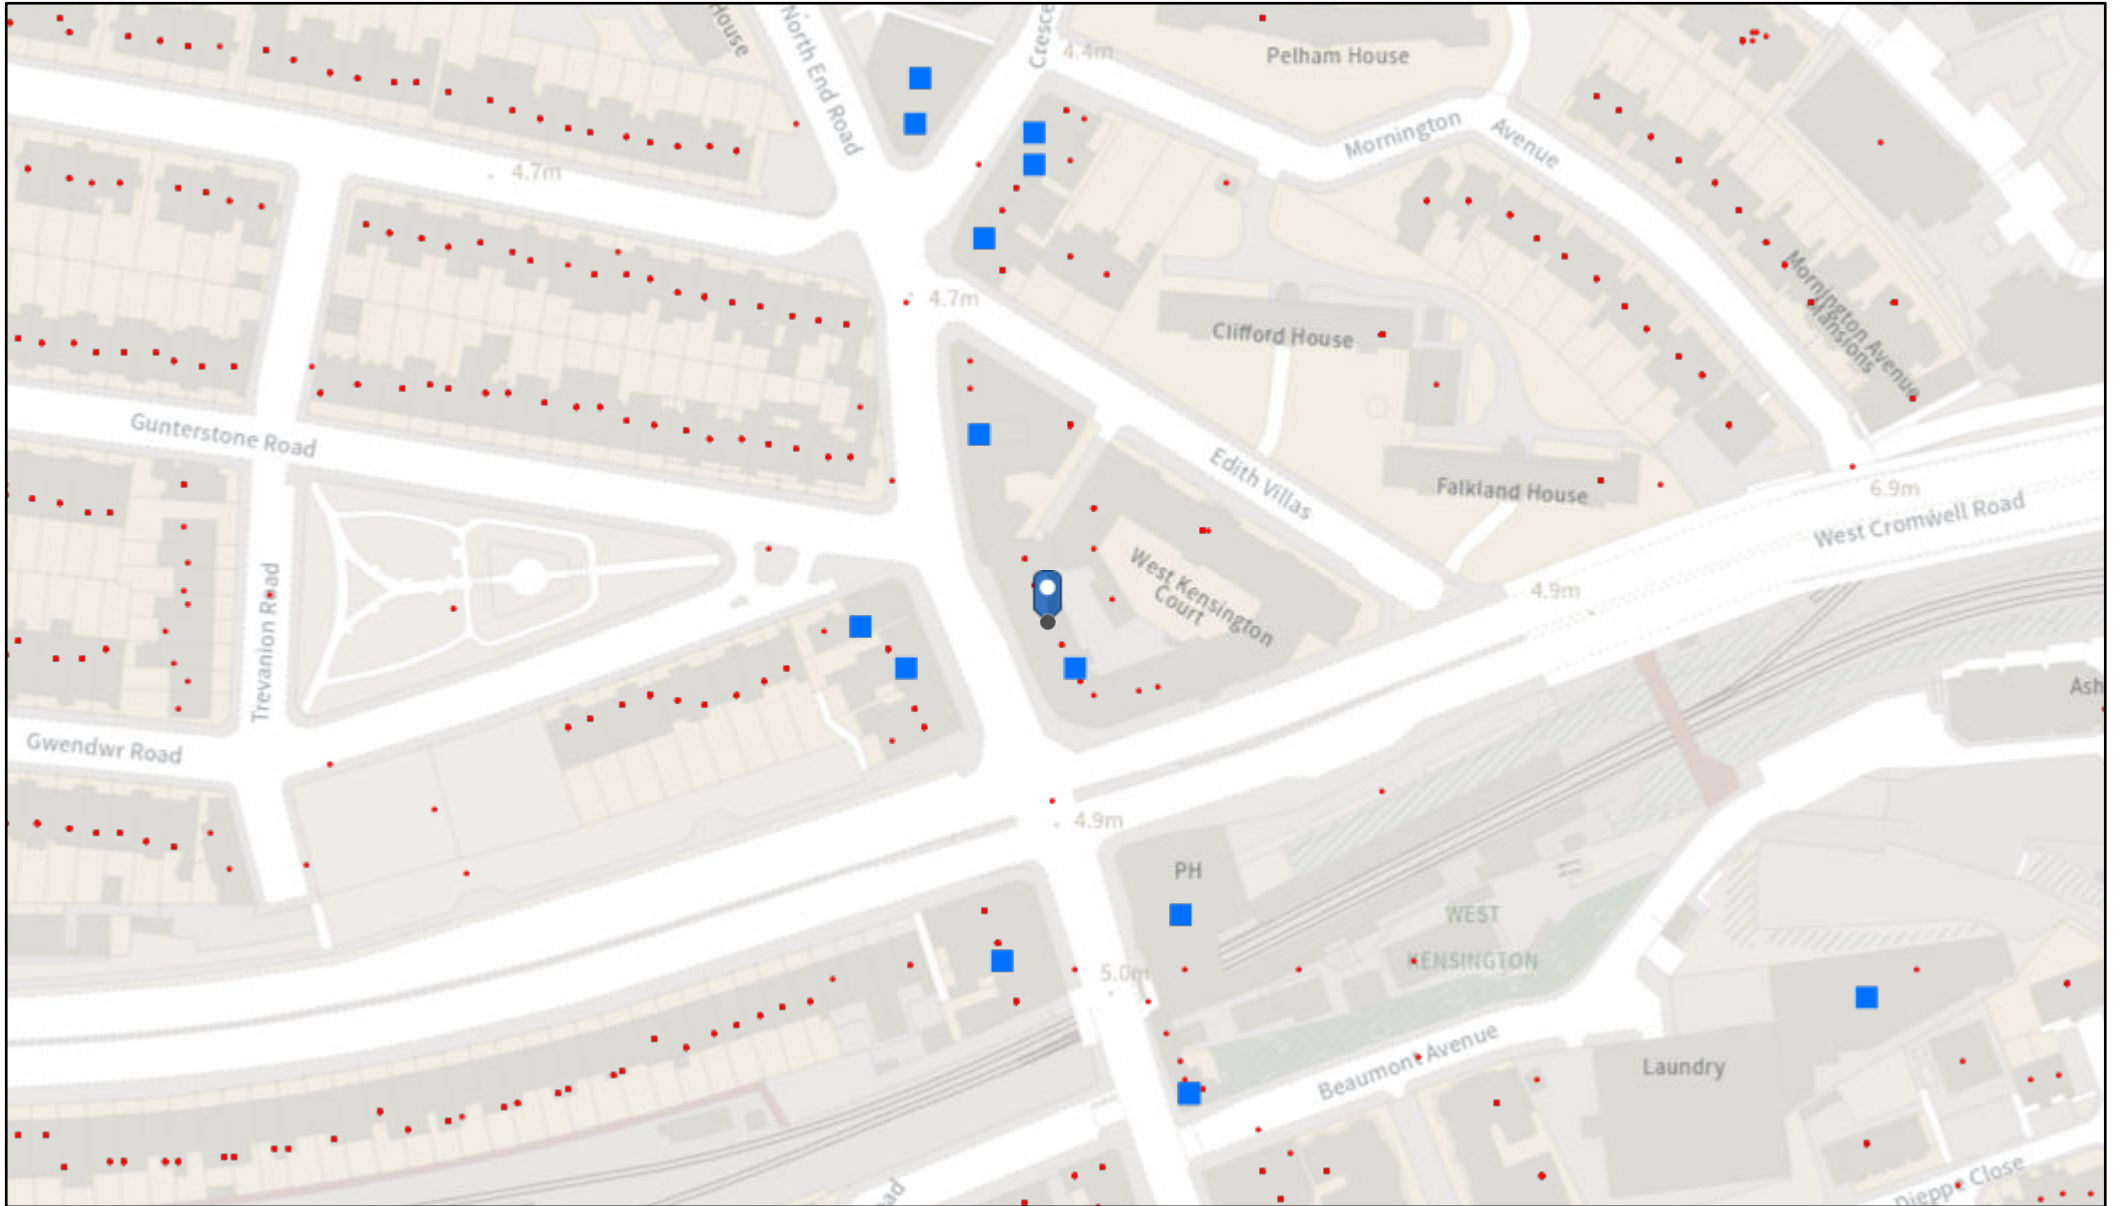

# eGIS Web Map

19/06/2023, 11:02:16

LICENCE NO	TRADING AS	ADDRESS	ACTIVITY	Monday to Sunday	Monday	Tuesday	Wednesday	Thursday	Friday	Saturday	Sunday
2005/03346/LAPRT	Malik Moneywise	8 North End Crescent W14 8TQ	Sale of Alcohol Off the Premises		08:00:00 - 23:00:00	08:00:00 - 23:00:00	08:00:00 - 23:00:00	08:00:00 - 23:00:00	08:00:00 - 23:00:00	08:00:00 - 23:00:00	10:00:00 - 22:30:00
2005/03143/LAPRTV	Kensington Food Centre	153 North End Road W14 9NH	Sale of Alcohol Off the Premises		09:00:00 - 01:00:00	09:00:00 - 01:00:00	09:00:00 - 01:00:00	09:00:00 - 01:00:00	09:00:00 - 01:00:00	09:00:00 - 01:00:00	09:00:00 - 22:30:00
2005/04346/LAPRT	Chicken Cottage	82 North End Road W14 9ES	Provision of Late Night Refreshment		23:00:00 - 01:00:00	23:00:00 - 01:00:00	23:00:00 - 01:00:00	23:00:00 - 01:00:00	23:00:00 - 02:00:00	23:00:00 - 02:00:00	23:00:00 - 01:00:00
2023/00086/LAPR	Famous Three Kings	171 North End Road W14 9NL	Exhibition of a Film		07:00:00 - 01:00:00	07:00:00 - 01:00:00	07:00:00 - 01:00:00	07:00:00 - 02:00:00	07:00:00 - 02:00:00	07:00:00 - 02:00:00	07:00:00 - 01:00:00
			Performance of Live Music		10:00:00 - 00:00:00	10:00:00 - 00:00:00	10:00:00 - 00:00:00	10:00:00 - 01:00:00	10:00:00 - 01:00:00	10:00:00 - 01:00:00	10:00:00 - 00:00:00
			Playing of Recorded Music	00:00:00 - 00:00:00							
			Entertainment Similar to Music or Dance		10:00:00 - 00:00:00	10:00:00 - 00:00:00	10:00:00 - 00:00:00	10:00:00 - 01:00:00	10:00:00 - 01:00:00	10:00:00 - 01:00:00	10:00:00 - 00:00:00
			Provision of Late Night Refreshment		23:00:00 - 01:00:00	23:00:00 - 01:00:00	23:00:00 - 01:00:00	23:00:00 - 02:00:00	23:00:00 - 02:00:00	23:00:00 - 02:00:00	23:00:00 - 01:00:00
			Regulated Entertainment for Private Use	00:00:00 - 00:00:00							
			Sale of Alcohol On and Off the Premises		10:00:00 - 00:00:00	10:00:00 - 00:00:00	10:00:00 - 00:00:00	10:00:00 - 01:00:00	10:00:00 - 01:00:00	10:00:00 - 01:00:00	10:00:00 - 00:00:00
2018/01695/LAPR	Chapter Coffee	137 North End Road W14 8XU	Sale of Alcohol On the Premises		12:00:00 - 22:00:00	12:00:00 - 22:00:00	12:00:00 - 22:00:00	12:00:00 - 23:00:00	12:00:00 - 23:00:00	12:00:00 - 23:00:00	12:00:00 - 22:00:00
2005/05287/LAPR	Cafe Continente	62 North End Road W14 9EP	Sale of Alcohol On the Premises		07:30:00 - 20:00:00	07:30:00 - 20:00:00	07:30:00 - 20:00:00	07:30:00 - 20:00:00	07:30:00 - 20:00:00	09:00:00 - 19:00:00	09:00:00 - 19:00:00
2023/00177/LAPR	Wine After Nine Ltd And Repair Centre UK	177A & 177C North End Road W14 9NL	Sale of Alcohol Off the Premises	07:00:00 - 23:00:00							
2011/00921/LAPR	Fortune Restaurant	142 - 148 West Cromwell Road W14 9AE	Sale of Alcohol On and Off the Premises		10:00:00 - 00:00:00	10:00:00 - 00:00:00	10:00:00 - 00:00:00	10:00:00 - 00:00:00	10:00:00 - 00:00:00	11:00:00 - 00:00:00	12:00:00 - 23:30:00
2014/01699/LAPR	The Crescent Club	The Crescent 3 North End Crescent W14 8TG	Performance of Dance		11:00:00 - 23:00:00	11:00:00 - 23:00:00	11:00:00 - 23:00:00	11:00:00 - 23:00:00	11:00:00 - 00:00:00	11:00:00 - 00:00:00	11:00:00 - 22:30:00
			Performance of Live Music		11:00:00 - 23:00:00	11:00:00 - 23:00:00	11:00:00 - 23:00:00	11:00:00 - 23:00:00	11:00:00 - 00:00:00	11:00:00 - 00:00:00	11:00:00 - 22:30:00